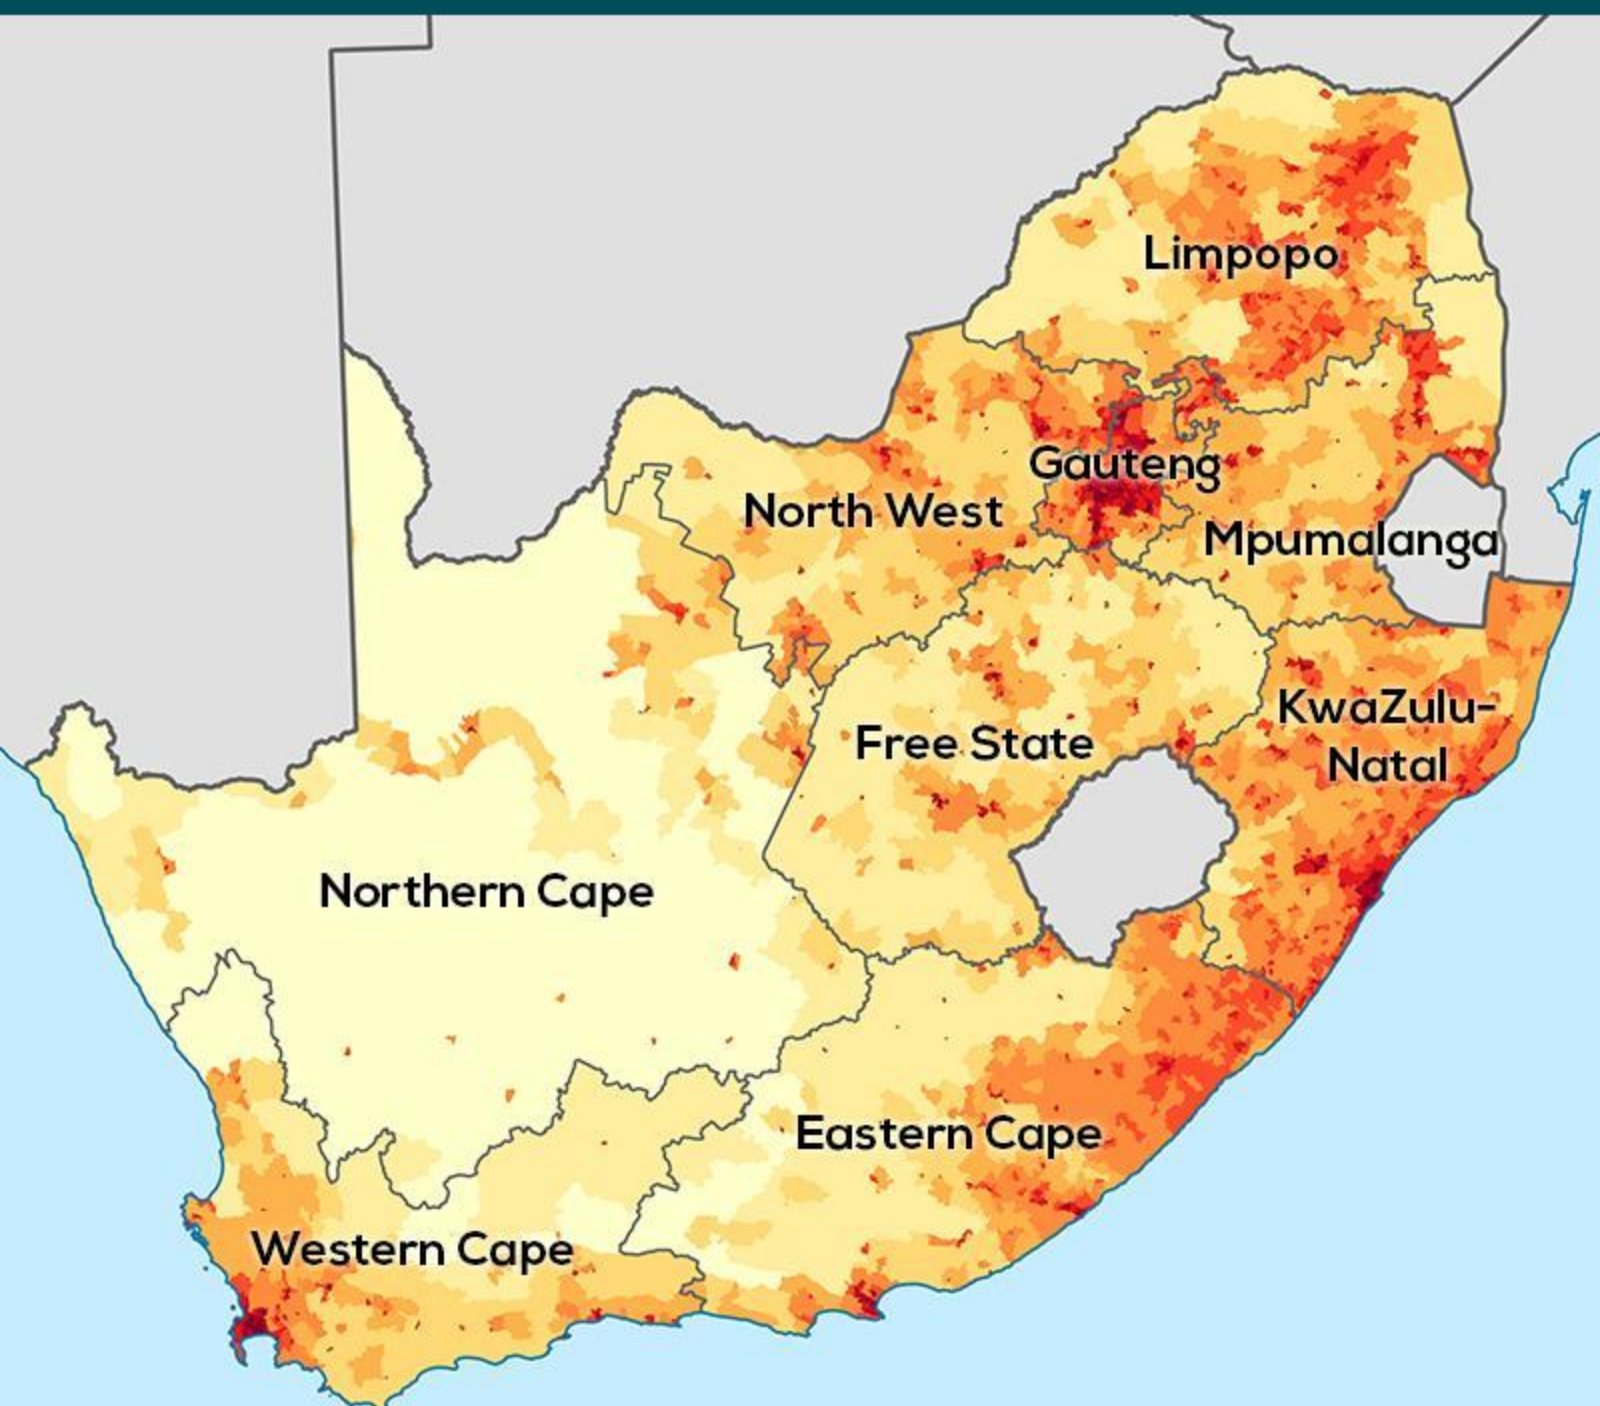

South Africa's population - Census 2011

Population density – number of people per square kilometre

less than 1	1 to 3	3 to 10	10 to 30	30 to 100	100 to 300	300 to 1,000	1,000 to 3,000	more than 3,000
-------------	--------	---------	----------	-----------	------------	--------------	----------------	-----------------